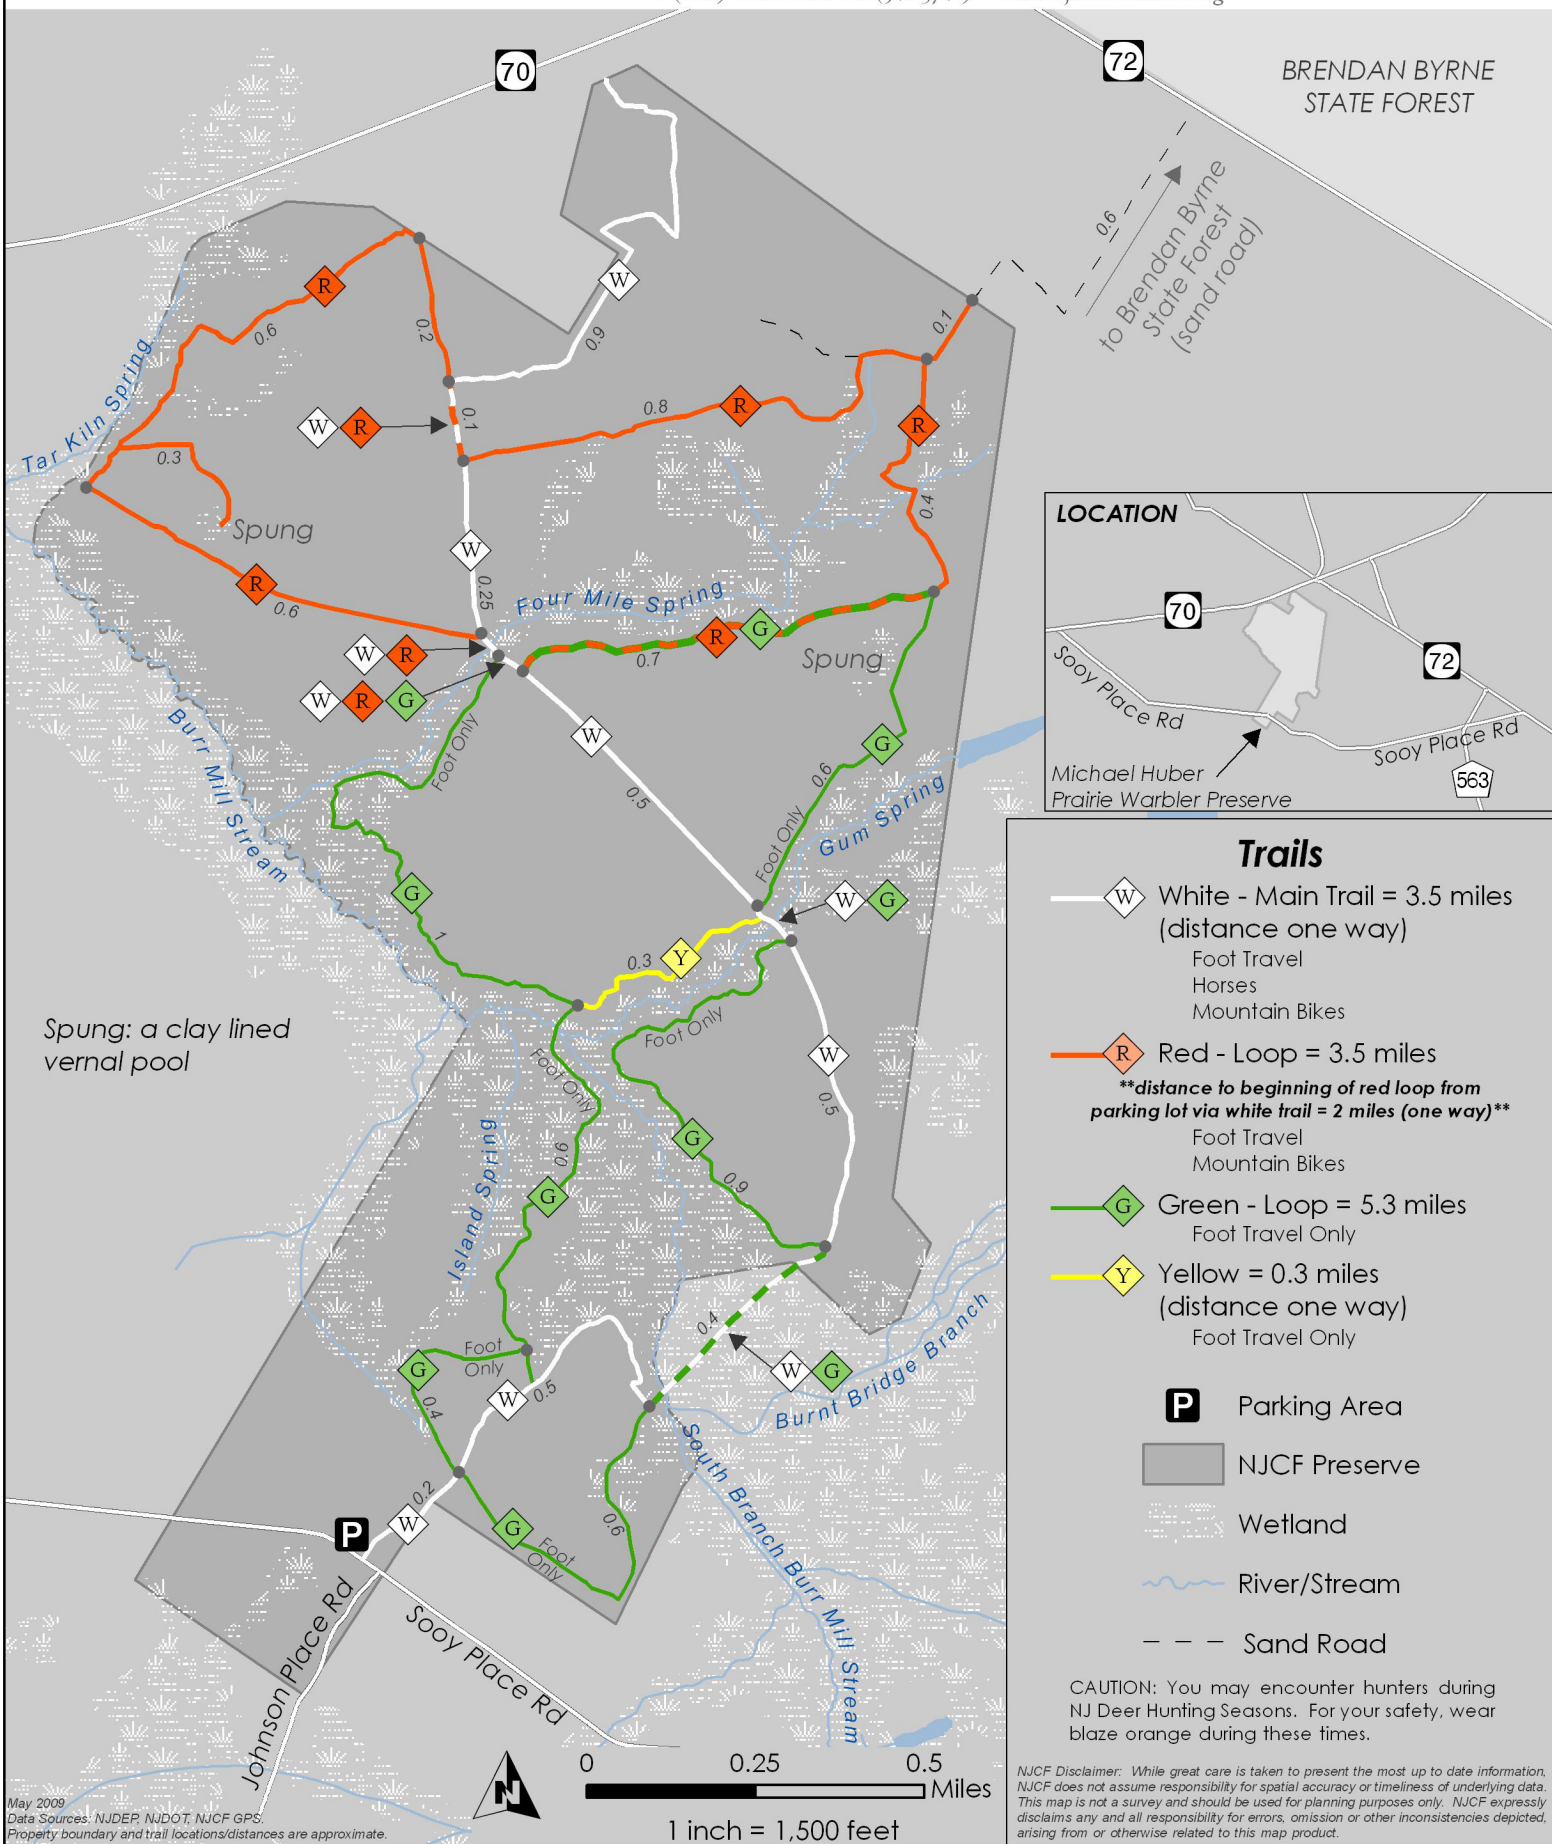

New Jersey Conservation
FOUNDATION

Michael Huber Prairie Warbler Preserve

1,227 Acres in Woodland Township, Burlington County, New Jersey

A New Jersey Conservation Foundation Preserve • Bamboo Brook, 170 Longview Road, Far Hills, NJ 07931
1 (888) LANDSAVE (526-3728) • www.njconservation.org

May 2009
Data Sources: NJDEP, NJDOT, NJCF GPS.
Property boundary and trail locations/distances are approximate.

1 inch = 1,500 feet